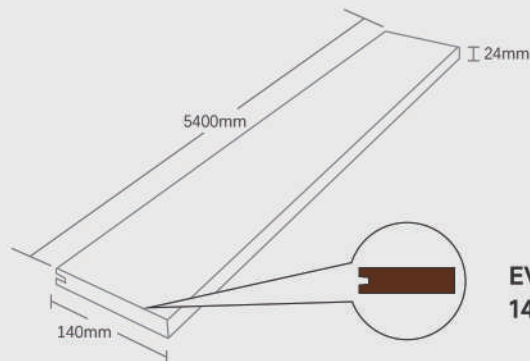

American Oak

Weathered Silver Ash

Classic Merbau

EVERTEX VIVID COLLECTION
140MM Groove Board

EVERTEX VIVID COLLECTION
140MM Edge Board

Board Size: 5400 × 140 × 24 mm

Weight: 2.7kg/m

Lightweight for easier handling and faster installation