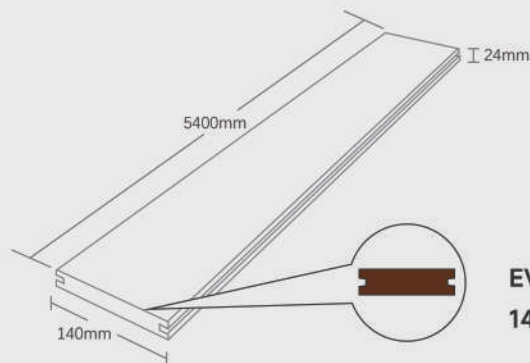

American Oak

Weathered Silver Ash

Classic Merbau

EVERTEX VIVID COLLECTION
140MM Groove Board

EVERTEX VIVID COLLECTION
140MM Edge Board

Board Size: 5400 × 140 × 24 mm

Weight: 2.7kg/m

Lightweight for easier handling and faster installation